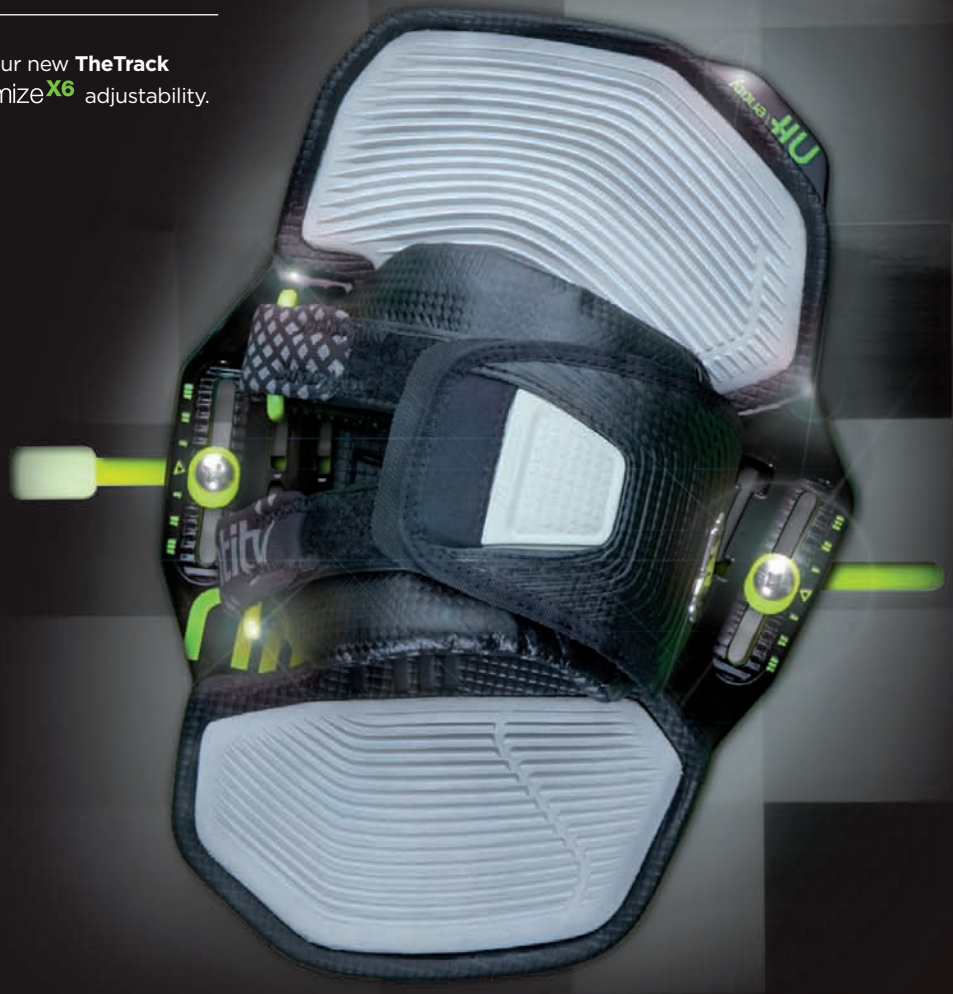

## NTT The revolution of individual fit.

Every foot is different. We at North Kiteboarding didn't realize that yesterday. After we defined a new standard by developing the first ergonomically shaped footpads a while ago, our new Entity Combo now comes with a whole range of innovative features such as the **NTT ContactPad** or the **NTT SplitStrap**. The entire product once again sets new standards in the evolution of kite sports. The **NTT** is quick and easy to mount. It offers a variety of settings for a perfect fit on every foot and it even looks damned good!

The **NTT** combined with our new **TheTrack** system, features **customizeX6** adjustability.

**X1**  
PAD DISTANCE

**X2**  
PAD POSITION  
RELATIVE TO  
THE EDGES

**X3**  
PAD ANGLES

**X4**  
ADJUSTING THE  
STRAP CONTACT  
SURFACE